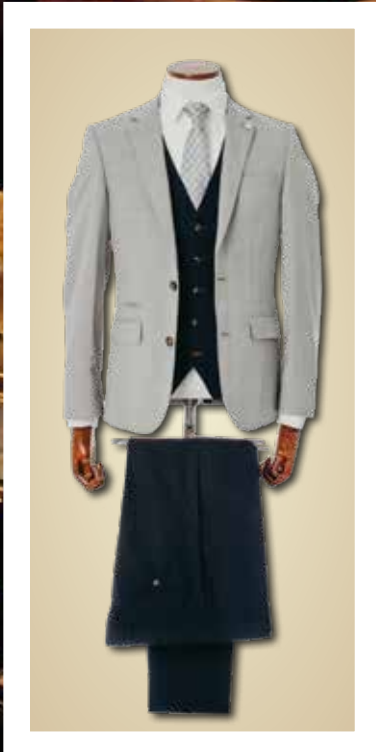

24097 | €299

Douglas & Graham
3 Piece Suit
Grey | S40 42 44 46