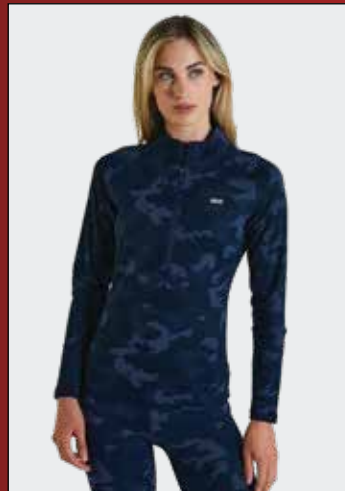

42309
Was €59 Now €39
Diesel Unwind Half Zip
Slate Camo
XS, S, M, & XL