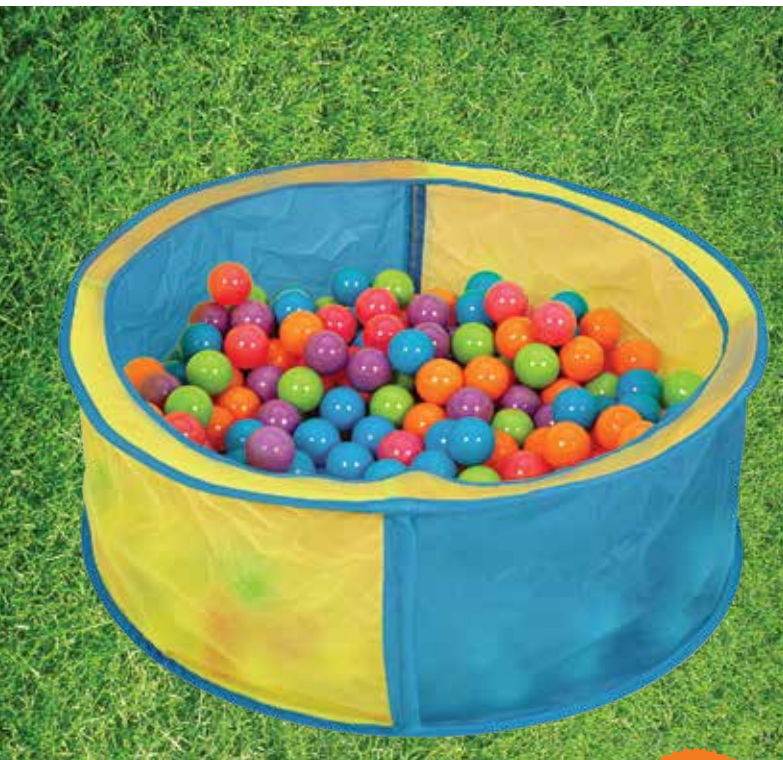

UV Resistant, Indoor and Outdoor, Sunroof Windows & Peep Holes, Ideal for Kids Ages 2+
Red, Yellow & Blue,
95 x 90 x 110 cm

**AGE
2+
YEARS**

83053 | €139

Hedstrom Sand & Ball

Hedstrom Sand & Ball Pit with Canopy

Features tilting fabric canopy for protection against the sun.
Sand or Balls not included.
Age 10Mths - 10 Years

**AGE
10 MTHS
TO 10
YEARS**

84045 | €49

Sand & Water Table

Sand & Water Table

Double Compartment, Lids and Over 10 Accessories
Age 3+ Years | Sand Not Included
Available Mid April

**AGE
3+
YEARS**

84052 | €29

Pop up Ball Pit

Pop up Ball Pit with Balls

Includes Bag of Balls
Age 2-4 Years

**AGE
2-4
YEARS**

83023 | €35

Paradiso Maxi Shell

Sandpit & Paddling Pool

One shell can be used as a sandpit, the other as a paddling pool and as cover after use! Sand not included.
Age 3+ Years

**AGE
3+
YEARS**

OUTDOOR FUN

84049 | €55

Kickmaster

Ultimate Football Challenge Set
The ultimate set for kids who want to practice their skills!