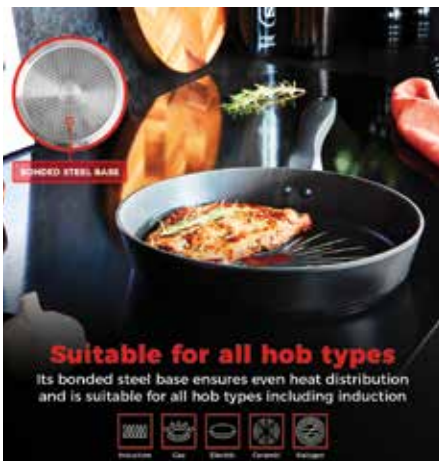

13465 €55
Morphy Richards Accents Roll
Top Bread Bin Stainless Steel

13471 | €49
Morphy Richards Equipment
24cm Multipan

morphy richards®

morphy richards®

Tower Smart Forged Frying
13200 | €49 **13497 | €39**
32cm 28cm