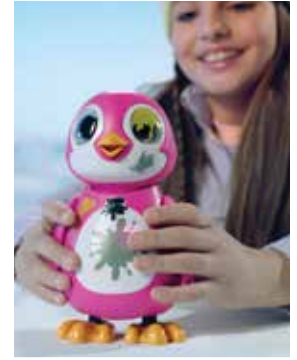

13398
Rescue
Penguin
Was €39 Now €29