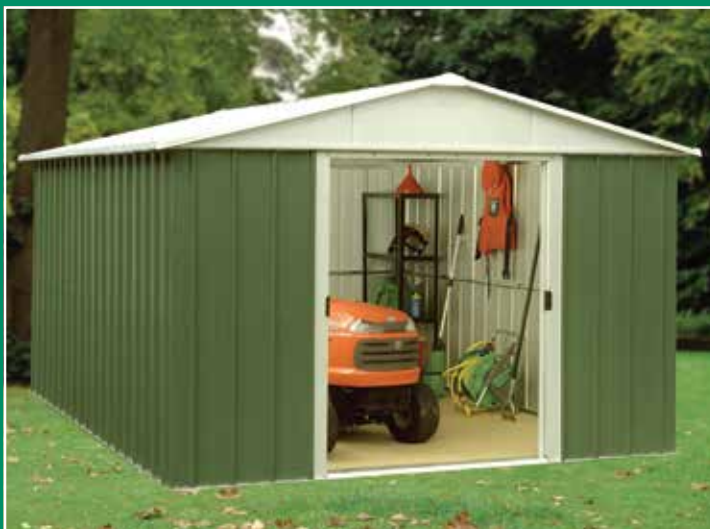

Geyz Model 1013GEyz

16141 | €999

Model 1013GEyz

Size: W:303cm (10ft) D:396cm (13ft) H:202cm (6.5ft)

FEATURES

- Free anchoring fittings
- Double sliding doors
- 1.60 metre wall height
- Dark green polyester walls
- Silver roof and doors
- Extra high roof
- Rust, rot and rodent proof
- Easy to follow self assembly manual