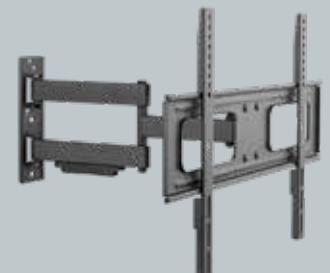

61050

TV Wall Bracket
 Flat to wall Fits up to 43"
€29

61051

TV Wall Bracket
 Double Arm Fits up to 43"
€49

61052

TV Wall Bracket
 Flat to wall Fits up to 70"
€49

61053

TV Wall Bracket
 Double Arm Fits up to 70"
€69