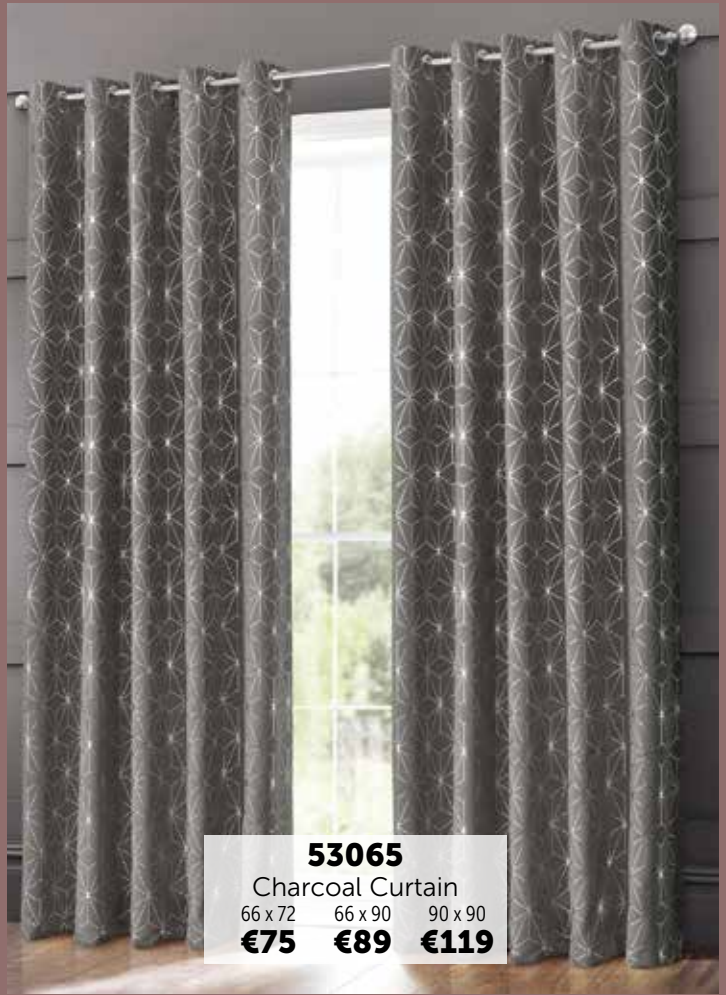

Matching Cushion Cover

17" x 17"

€12

53063
 Pink Curtain
 66 x 72 66 x 90 90 x 90
€75 €89 €119

53064
 Silver Curtain
 66 x 72 66 x 90 90 x 90
€75 €89 €119

MORENO THERMAL BLACKOUT CURTAIN

53136
 Cream Curtain
 66 x 72 66 x 90 90 x 90
€75 €89 €119