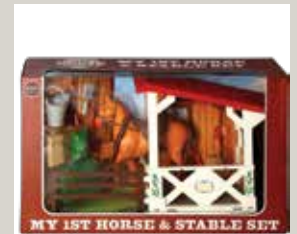

13674
Horse And
Stable Set
Was €35 Now €25