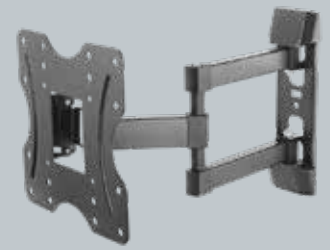

61050

TV Wall Bracket
 Flat to wall Fits up to 43"
€29

61051

TV Wall Bracket
 Double Arm Fits up to 43"
€49

61052

TV Wall Bracket
 Flat to wall Fits up to 70"
€49

61053

TV Wall Bracket
 Double Arm Fits up to 70"
€69